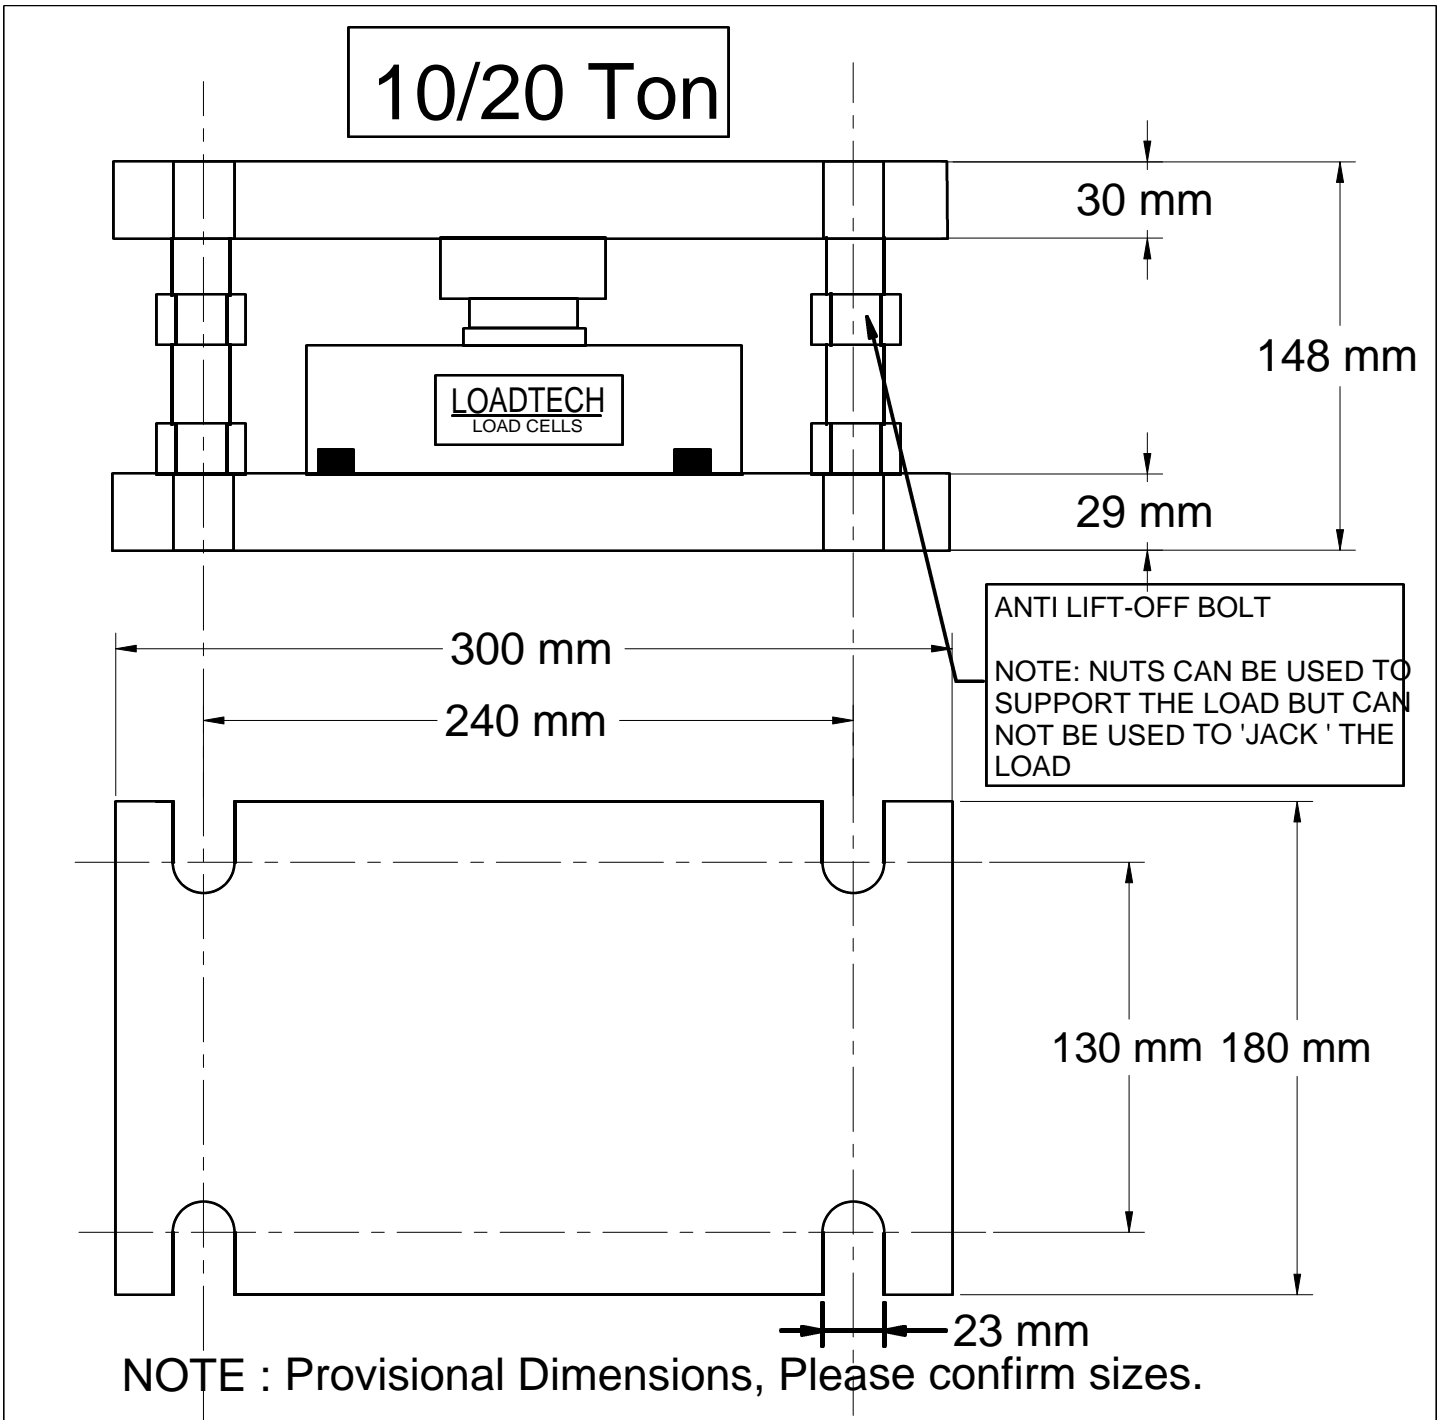

LT2006 EZEE-MOUNT

MANUFACTURED BY :

LOADTECH (PTY) LTD
134 Sarel Baard Crescent
Gateway Industrial Park
Centurion Gauteng

P.O.Box 9947
Centurion 0046
Tel : 012-661-0830
Fax : 012-661-0816

LOADTECH
LOAD CELLS
FOR QUALITY