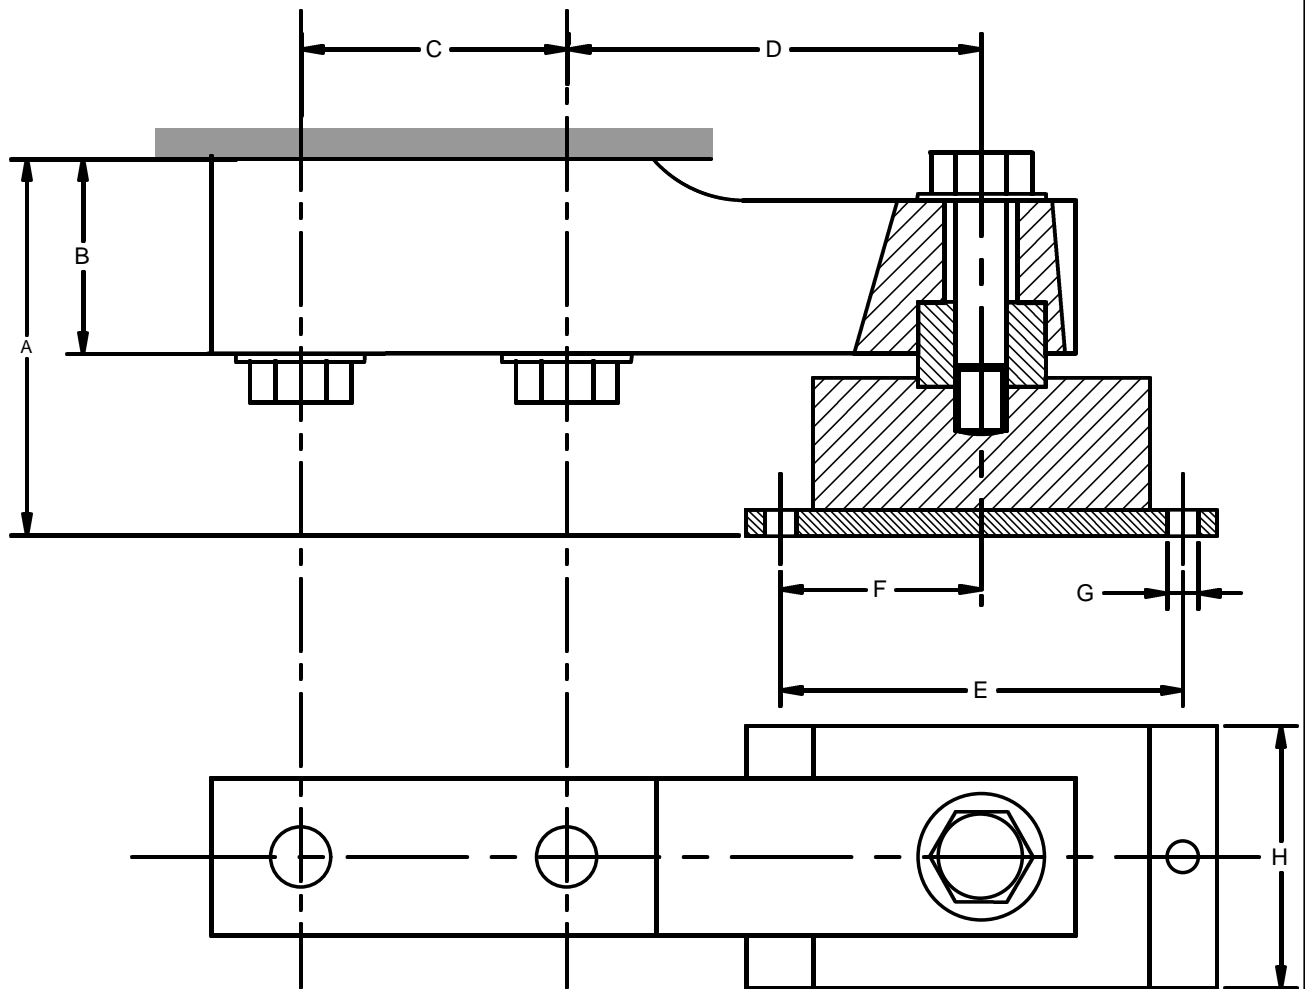

LT3000 ELASTOMER BEARING

DIMENSIONS

| CAPACITY | A | B | C | D | E | F | G | H |
|----------|-----|----|------|-------|-----|------|----|-----|
| 1/2 TON | 101 | 47 | 63.5 | 98.3 | 100 | 50 | 9 | 60 |
| 5 TON | 137 | 70 | 66.5 | 123.7 | 125 | 62.5 | 11 | 100 |
| 10 TON | 148 | 66 | 82.5 | 140 | 175 | 87.5 | 13 | 100 |

MANUFACTURED BY :

LOADTECH (PTY) LTD
 134 Sarel Baard Crescent
 Gateway Industrial Park
 Centurion Gauteng
 P.O. Box 9947
 Centurion 0046
 Tel : 012-661-0830
 Fax : 012-661-0816

LOADTECH

LOAD CELLS

FOR QUALITY