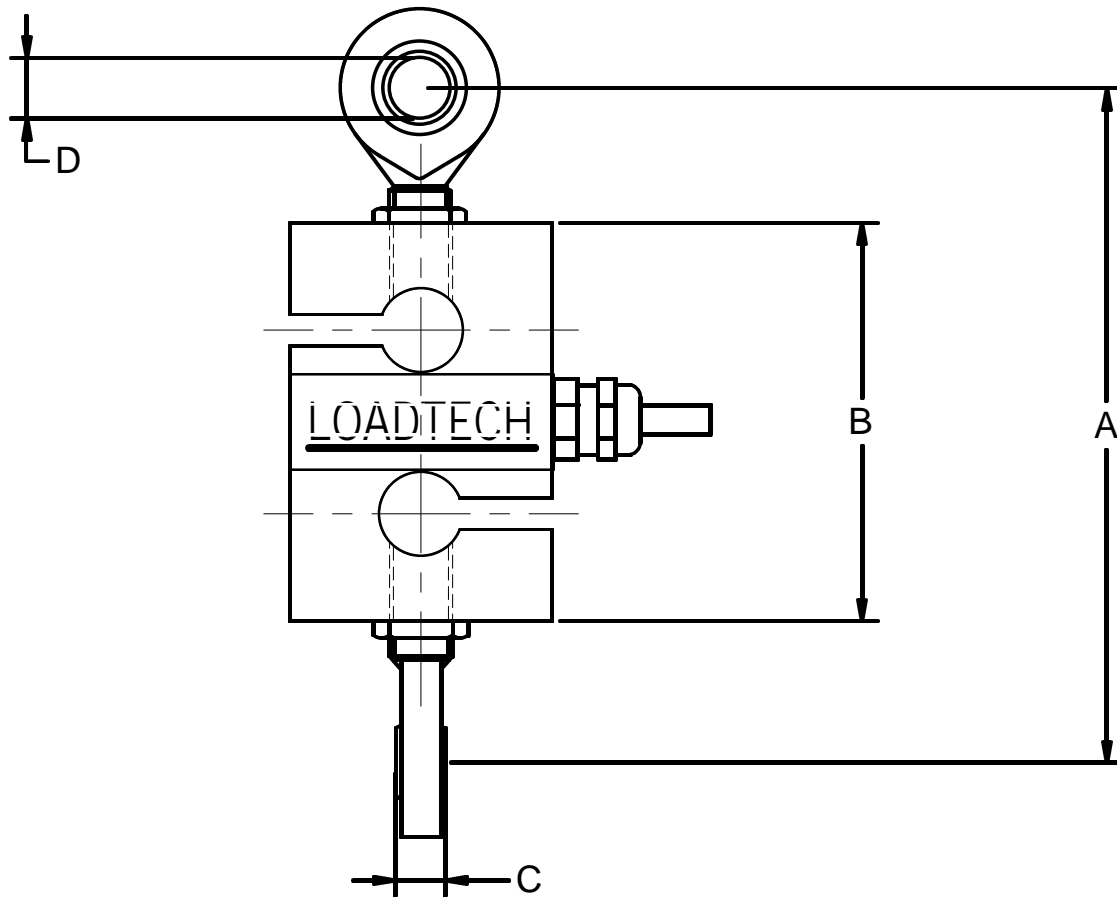

LT4000 ROD END BEARINGS

DIMENSIONS

CAPACITY	A	B	C	D
50 - 100 kg	134	76	8	8
200 - 2000 kg	150	76	12	12
5000 kg	254	120	30	25

MANUFACTURED BY :

LOADTECH (PTY) LTD
 134 Sarel Baard Crescent
 Gateway Industrial Park
 Centurion Gauteng
 P.O. Box 9947
 Centurion 0046
 Tel : 012-661-0830
 Fax : 012-661-0816

LOADTECH

LOAD CELLS

FOR QUALITY